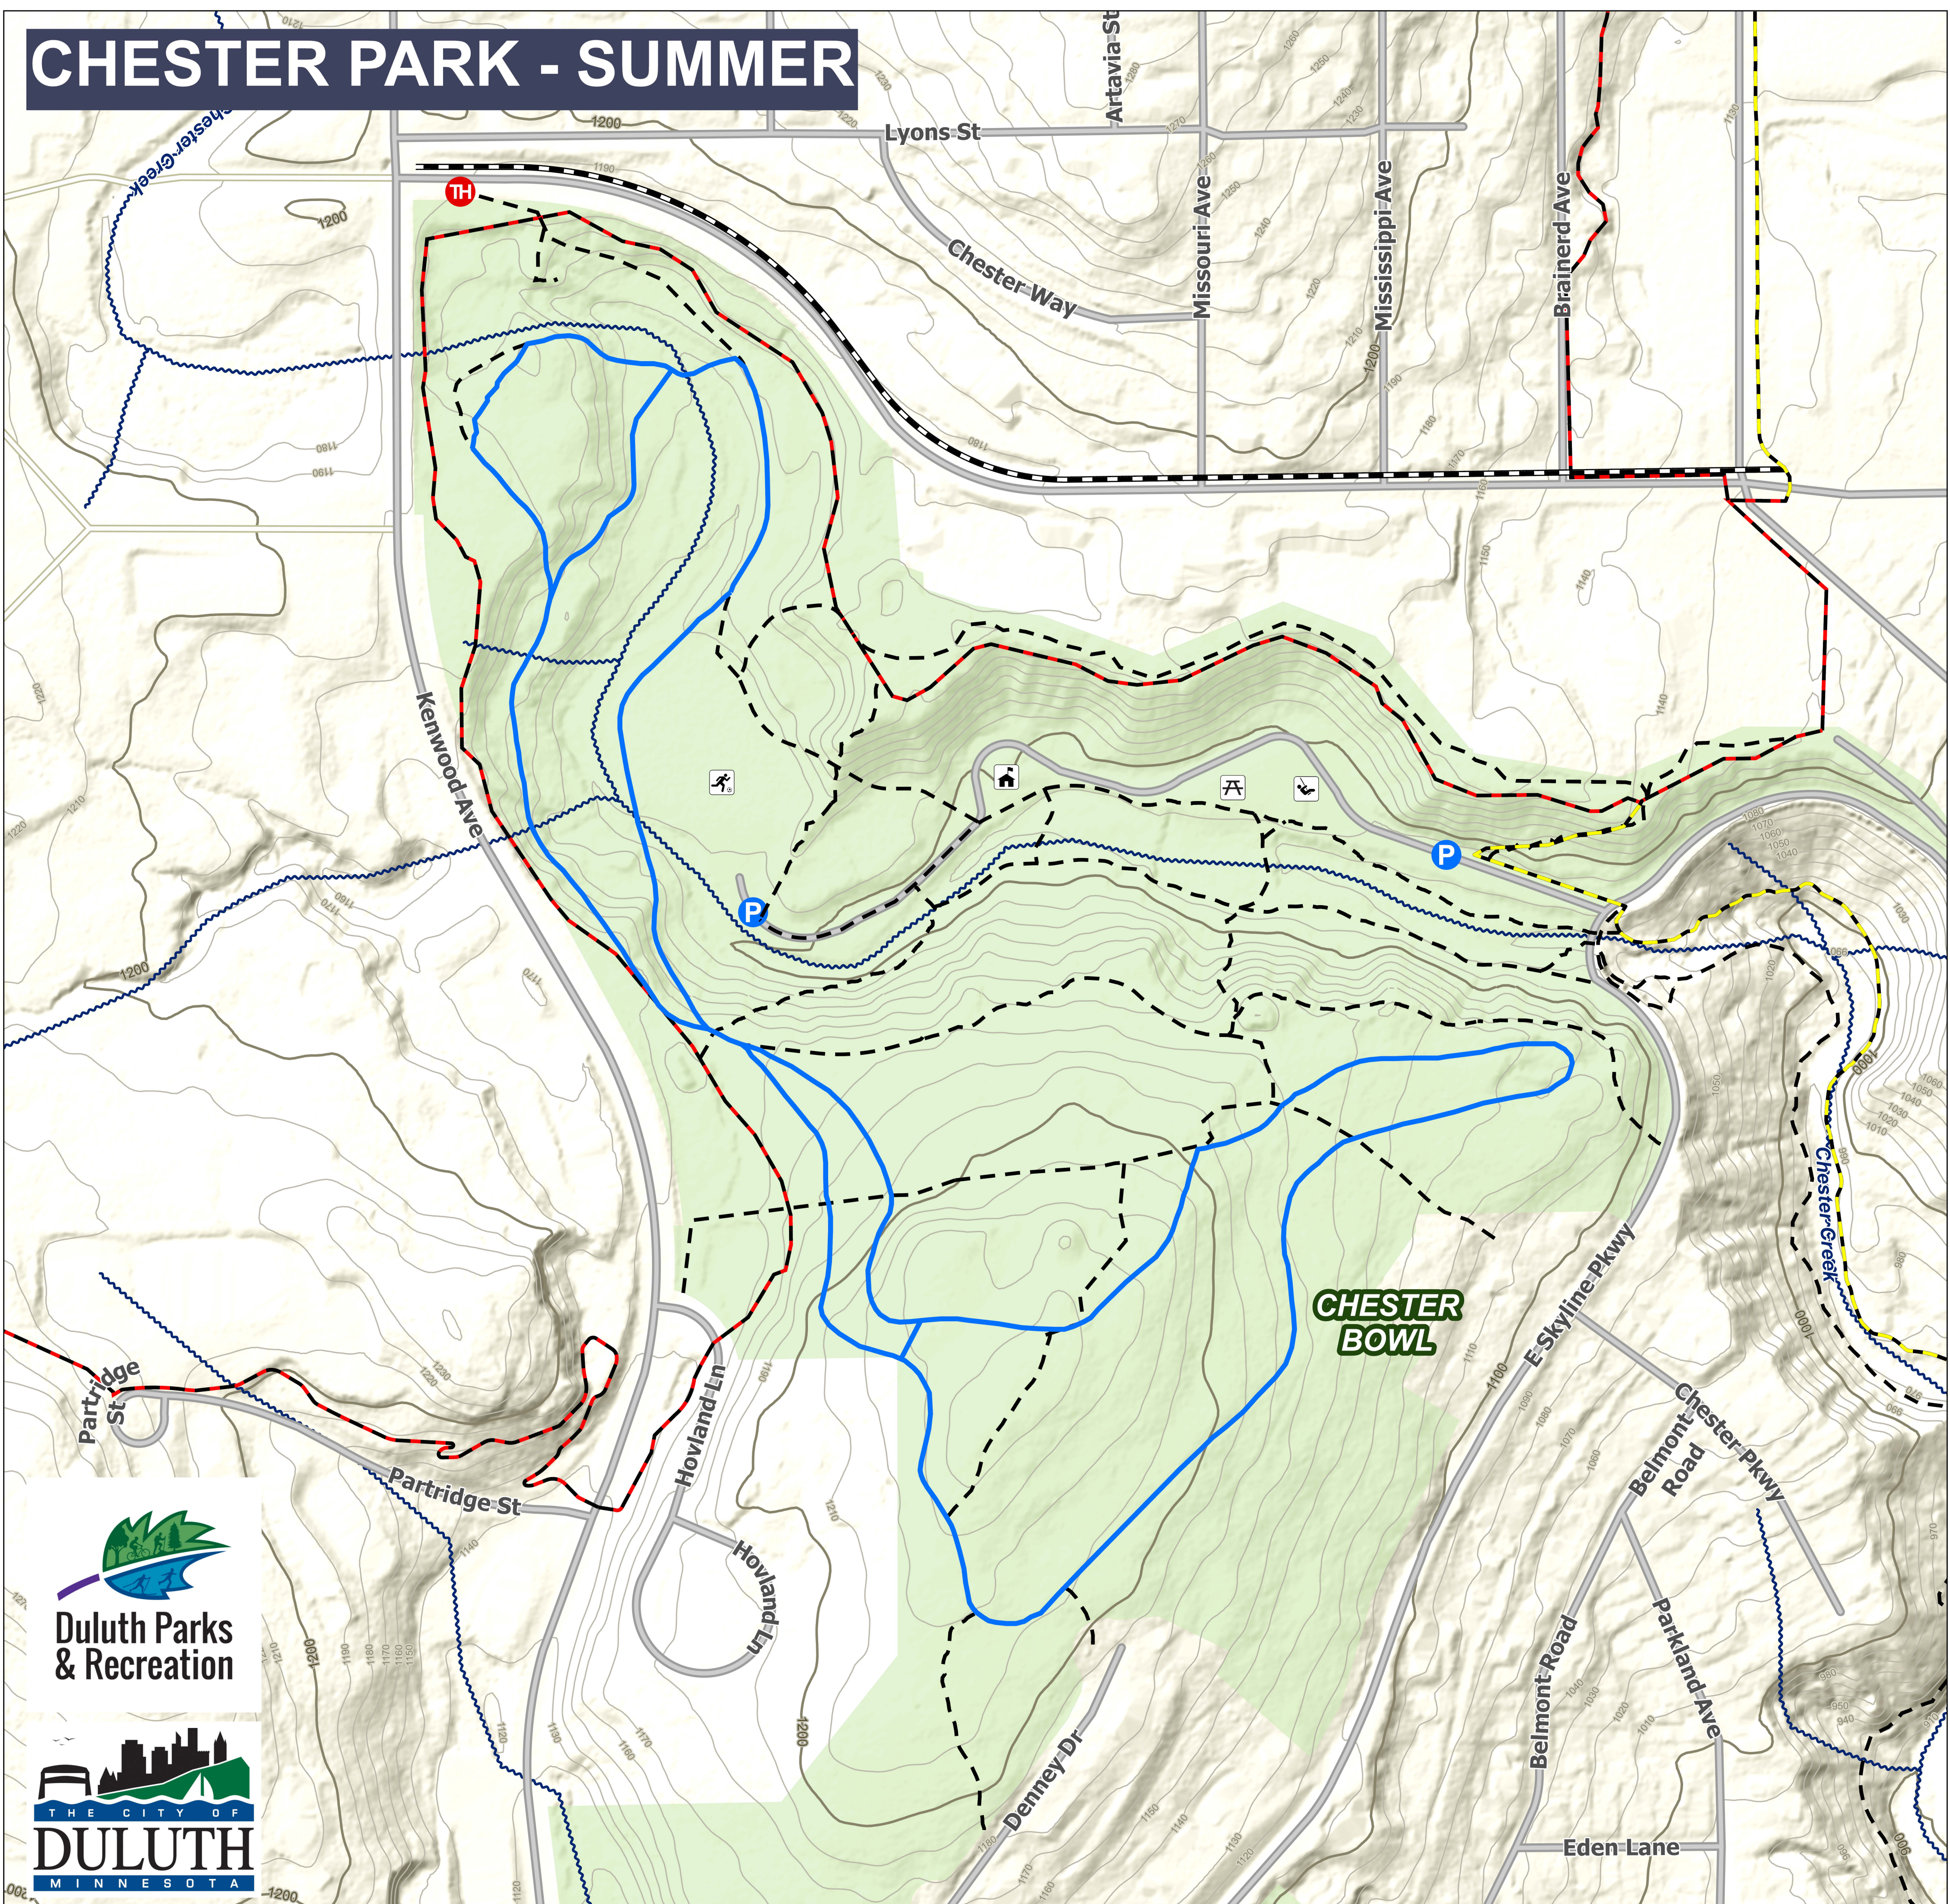

CHESTER PARK - SUMMER

Chester Park is supported in part by staff and volunteers of community nonprofit partner, Chester Bowl Improvement Club

PARK AND TRAIL AMENITIES

- Chester Bowl Improvement Club
- Picnic Tables
- Playground
- Soccer
- Location Marker

- Trailhead
 - Trailhead Limited Parking
- Chester Park Trails**
- Bike/Hike
 - Hiking
 - Multi-Use - Paved
 - XC
 - Superior Hiking Trail

PARK LOCATION